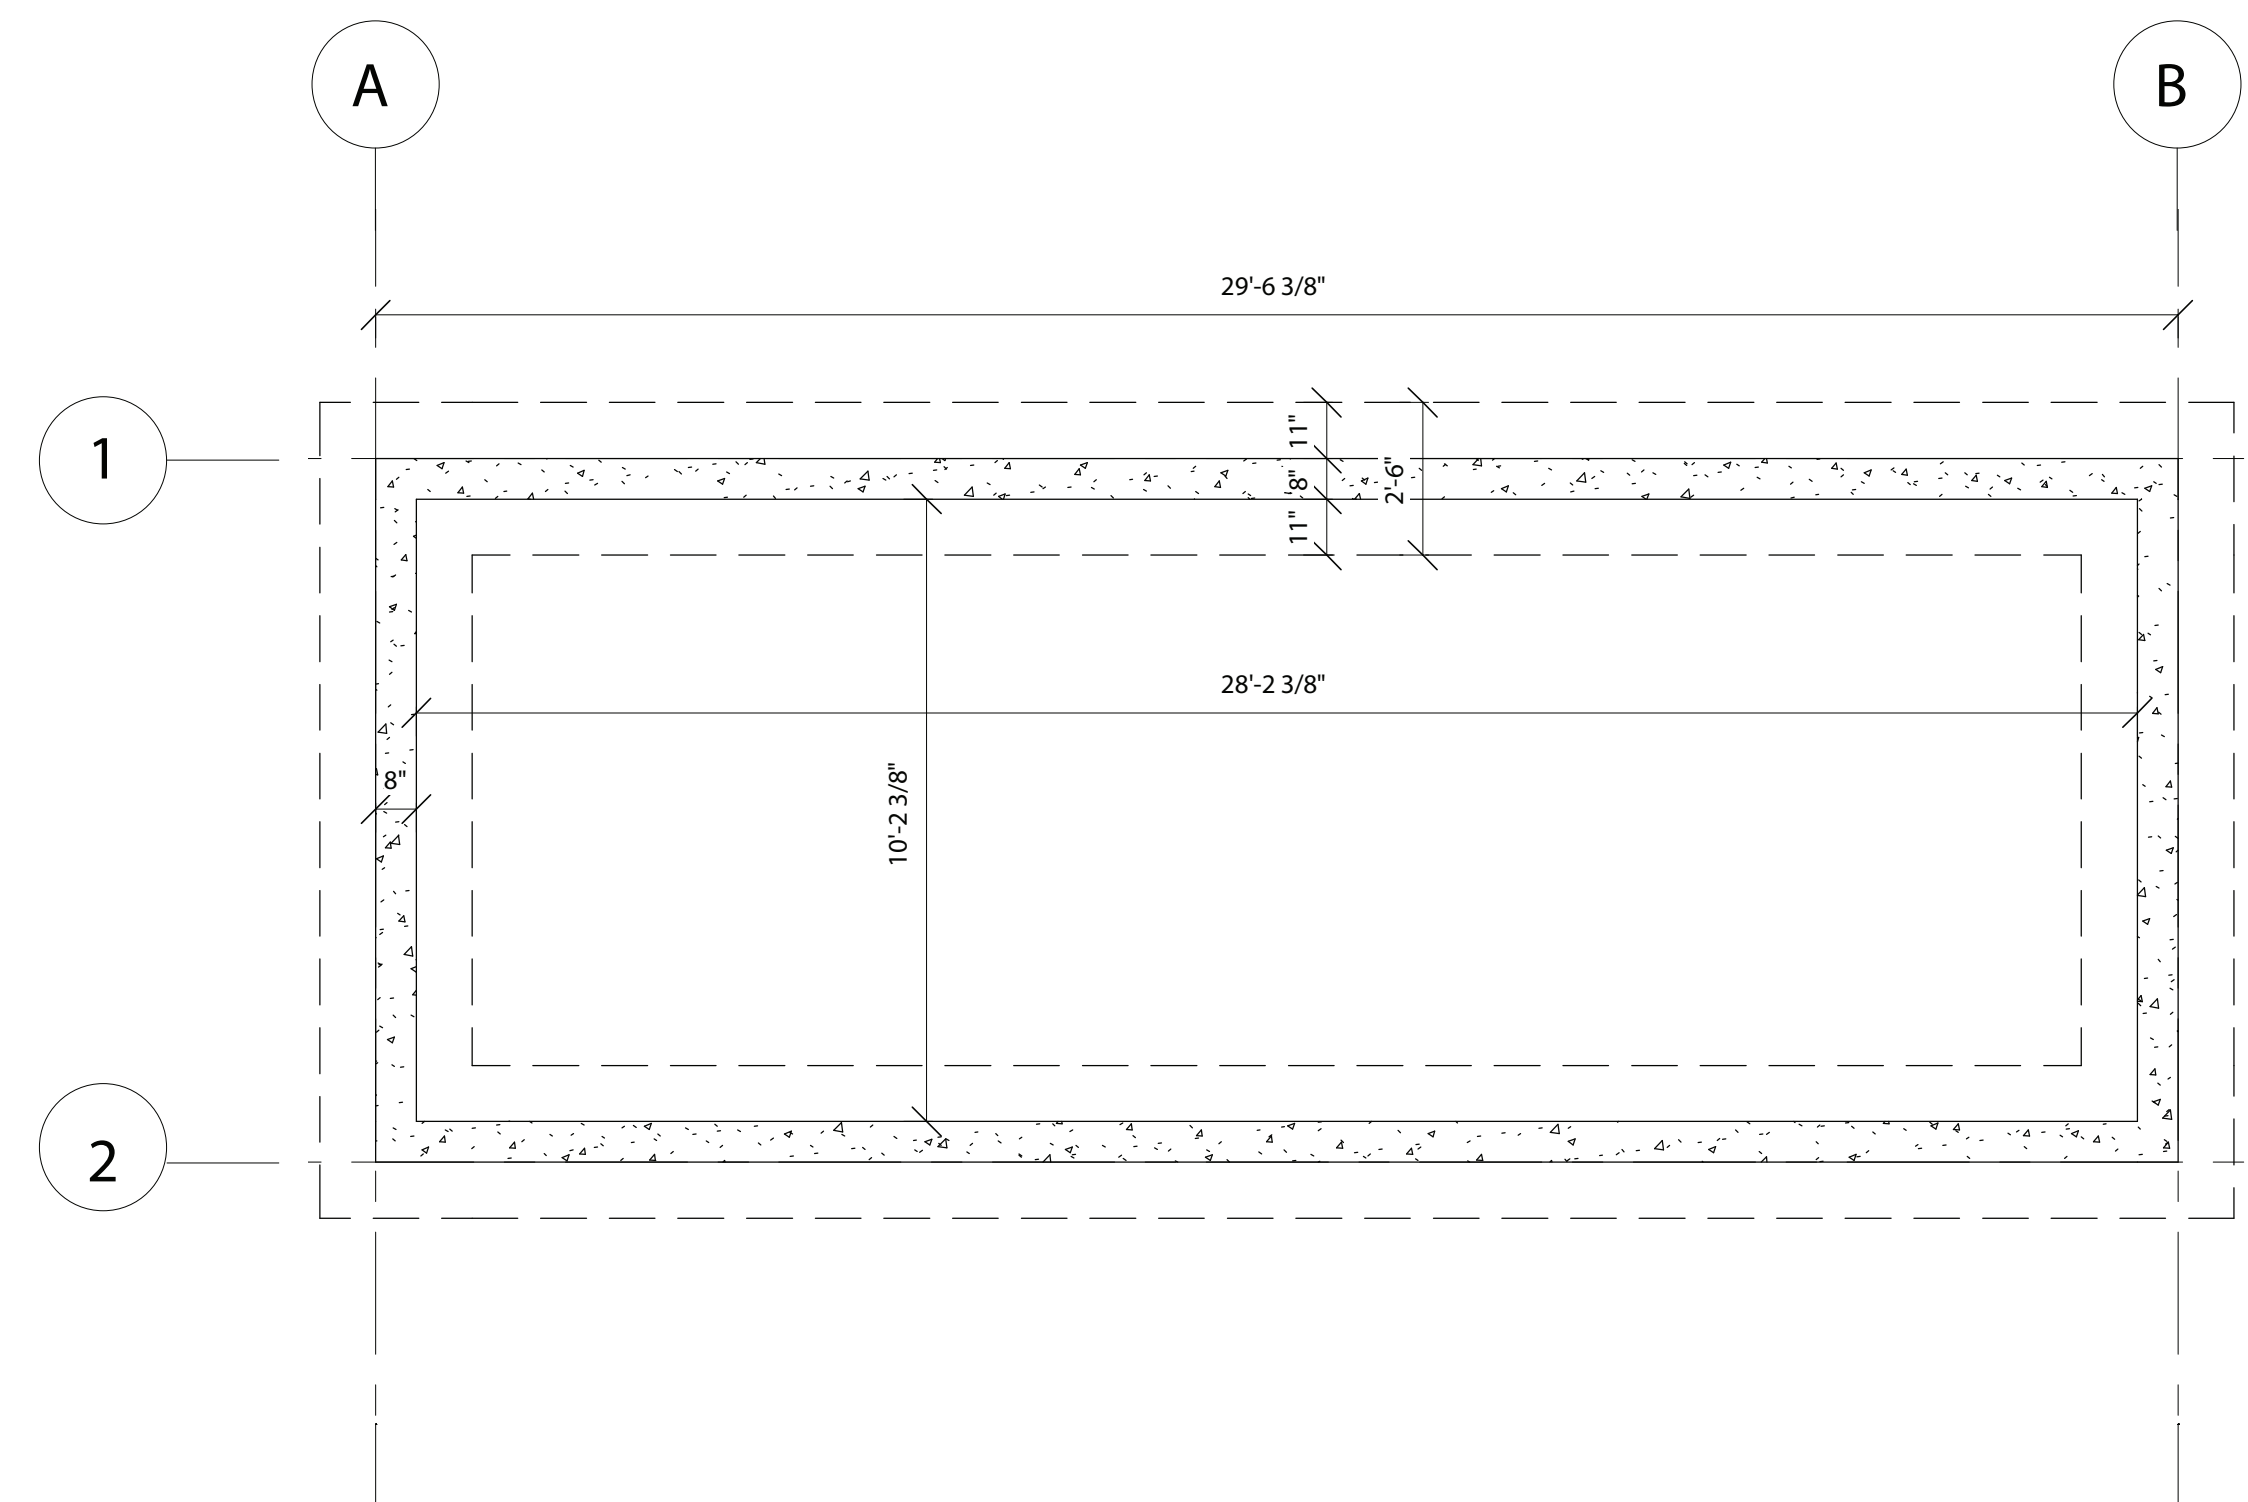

**Solar Powerhouse  
Maxi 16'x30'**

This modular living space consists of 280 SQFT of space that is offered in black or grey exterior colour options.

**3D View**

**Solar Powerhouse  
Maxi 16'x30'**

This modular living space consists of 280 SQFT of space that is offered in black or grey exterior colour options.

**Plans**

**3D View**

**Type A**

**Type B**

**Solar Powerhouse  
Maxi 16'x30'**

This modular living space consists of 280 SQFT of space that is offered in black or grey exterior colour options.

**Section View**

**Foundation**

**3D View**

### 3D View