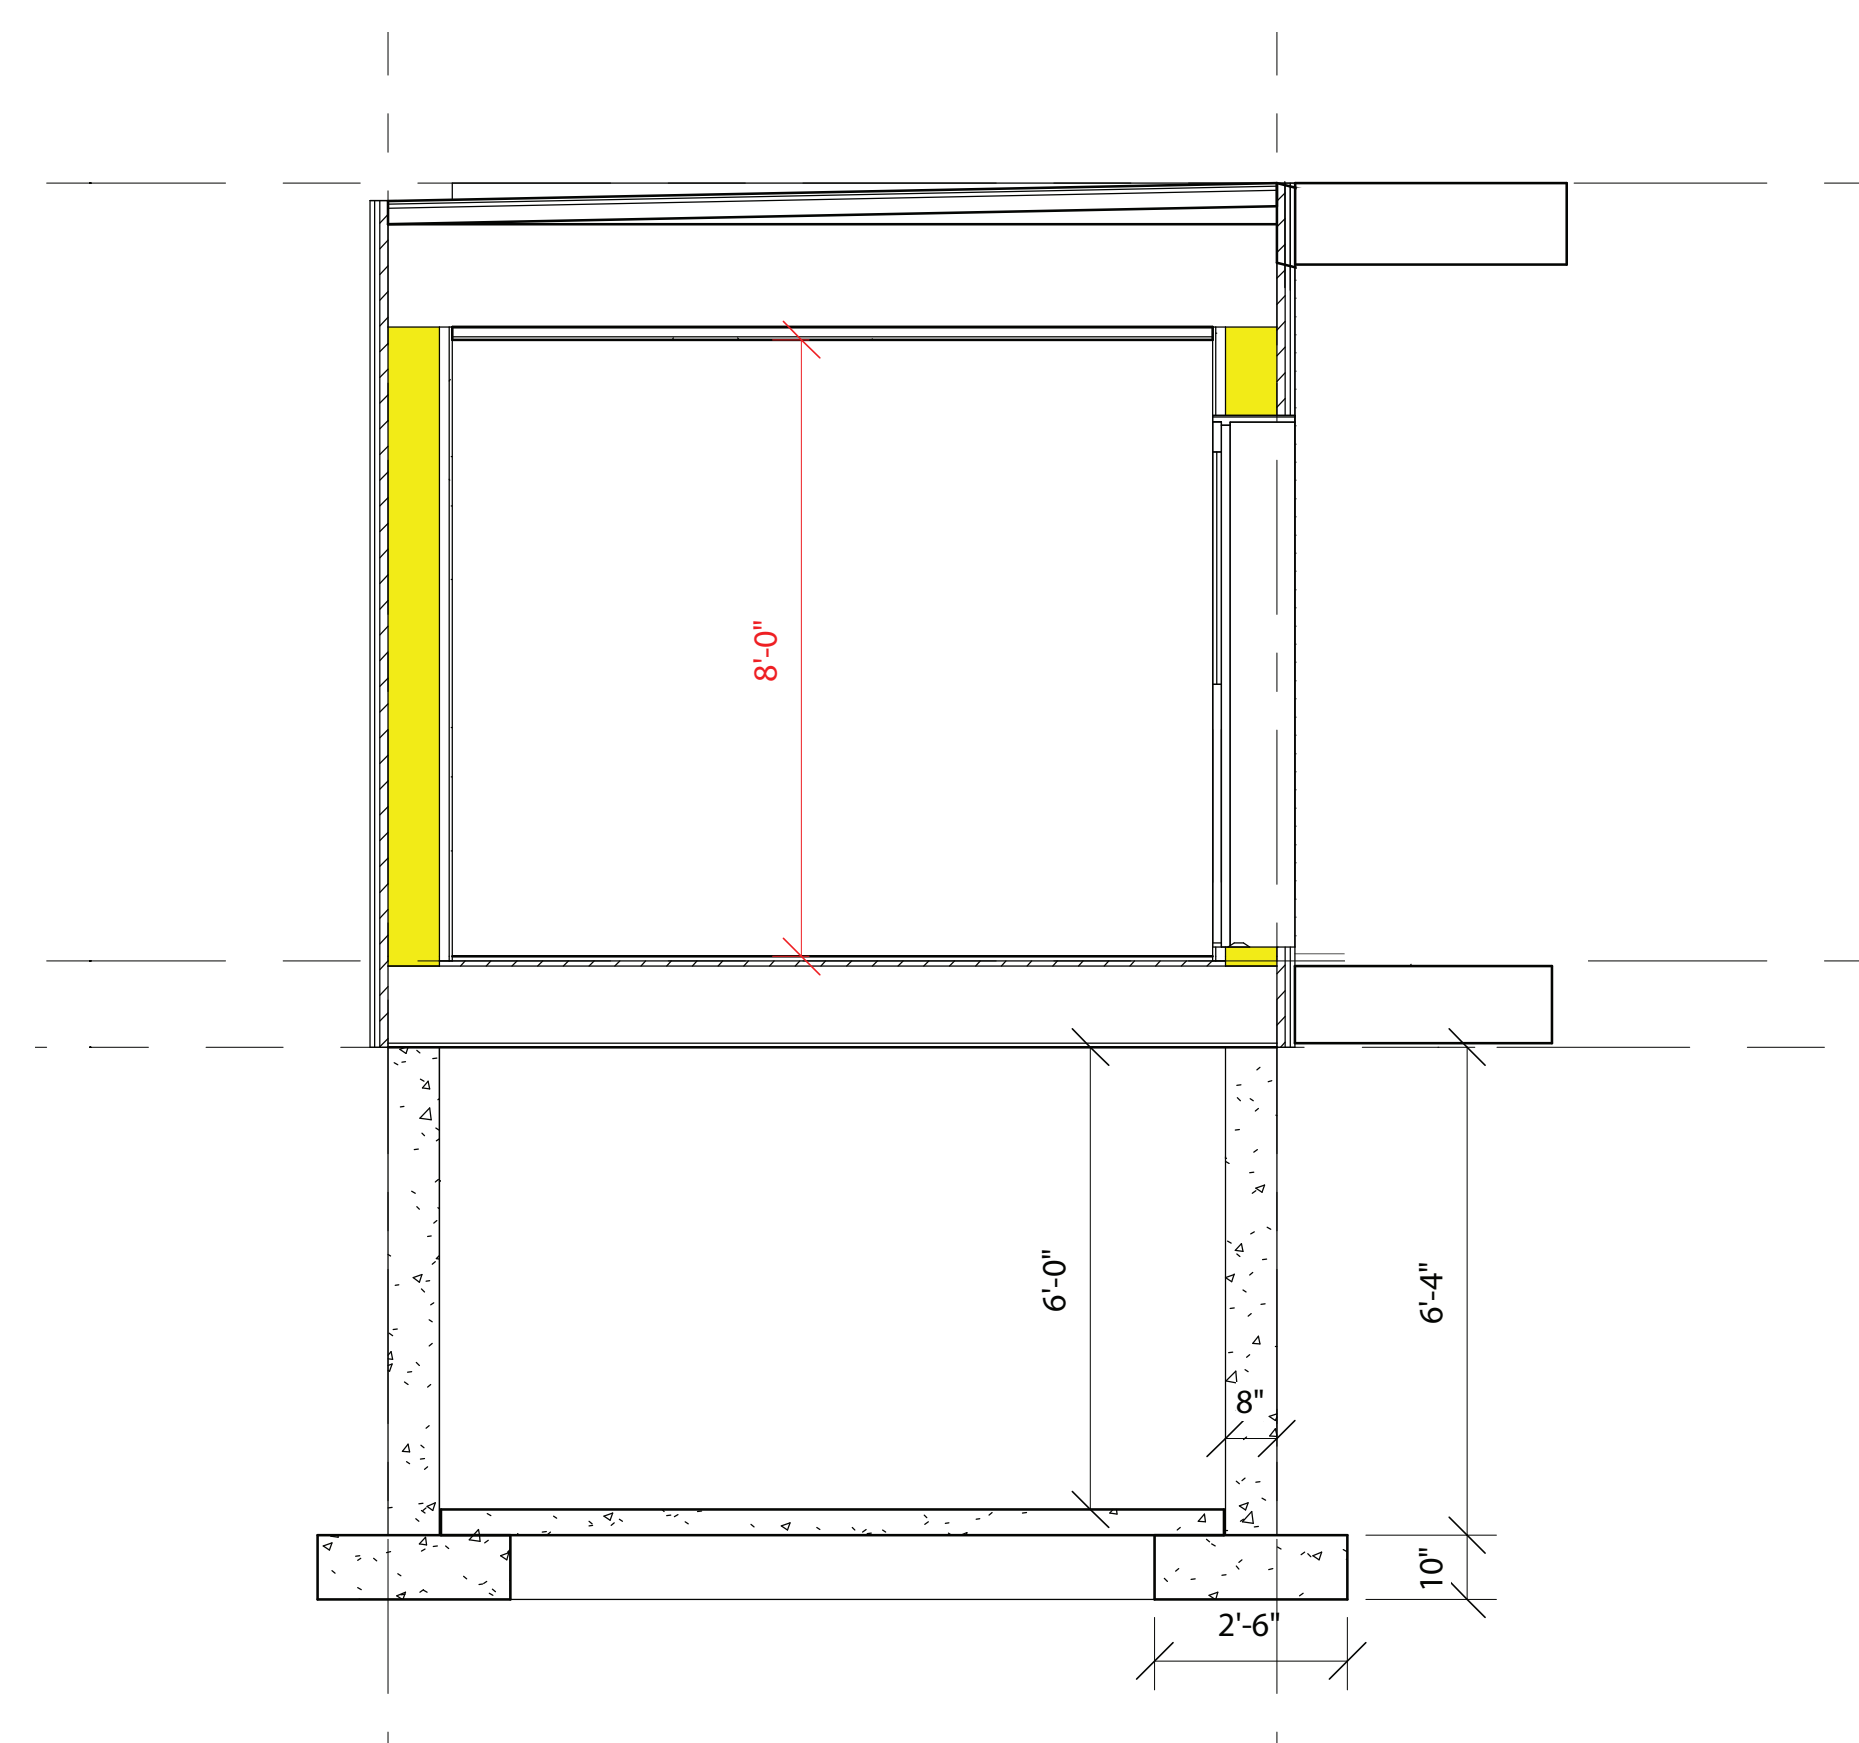

**Solar Powerhouse  
Maxi 16'x30'**

This modular living space consists of 280 SQFT of space that is offered in black or grey exterior colour options.

**3D View**

**Solar Powerhouse  
Maxi 16'x30'**

This modular living space consists of 280 SQFT of space that is offered in black or grey exterior colour options.

**Plans**

**3D View**

**Type A**

**Type B**

**Solar Powerhouse  
Maxi 16'x30'**

This modular living space consists of 280 SQFT of space that is offered in black or grey exterior colour options.

**Section View**

**Foundation**

**3D View**

### Solar Powerhouse Maxi 16'x30'

This modular living space consists of 280 SQFT of space that is offered in black or grey exterior colour options.