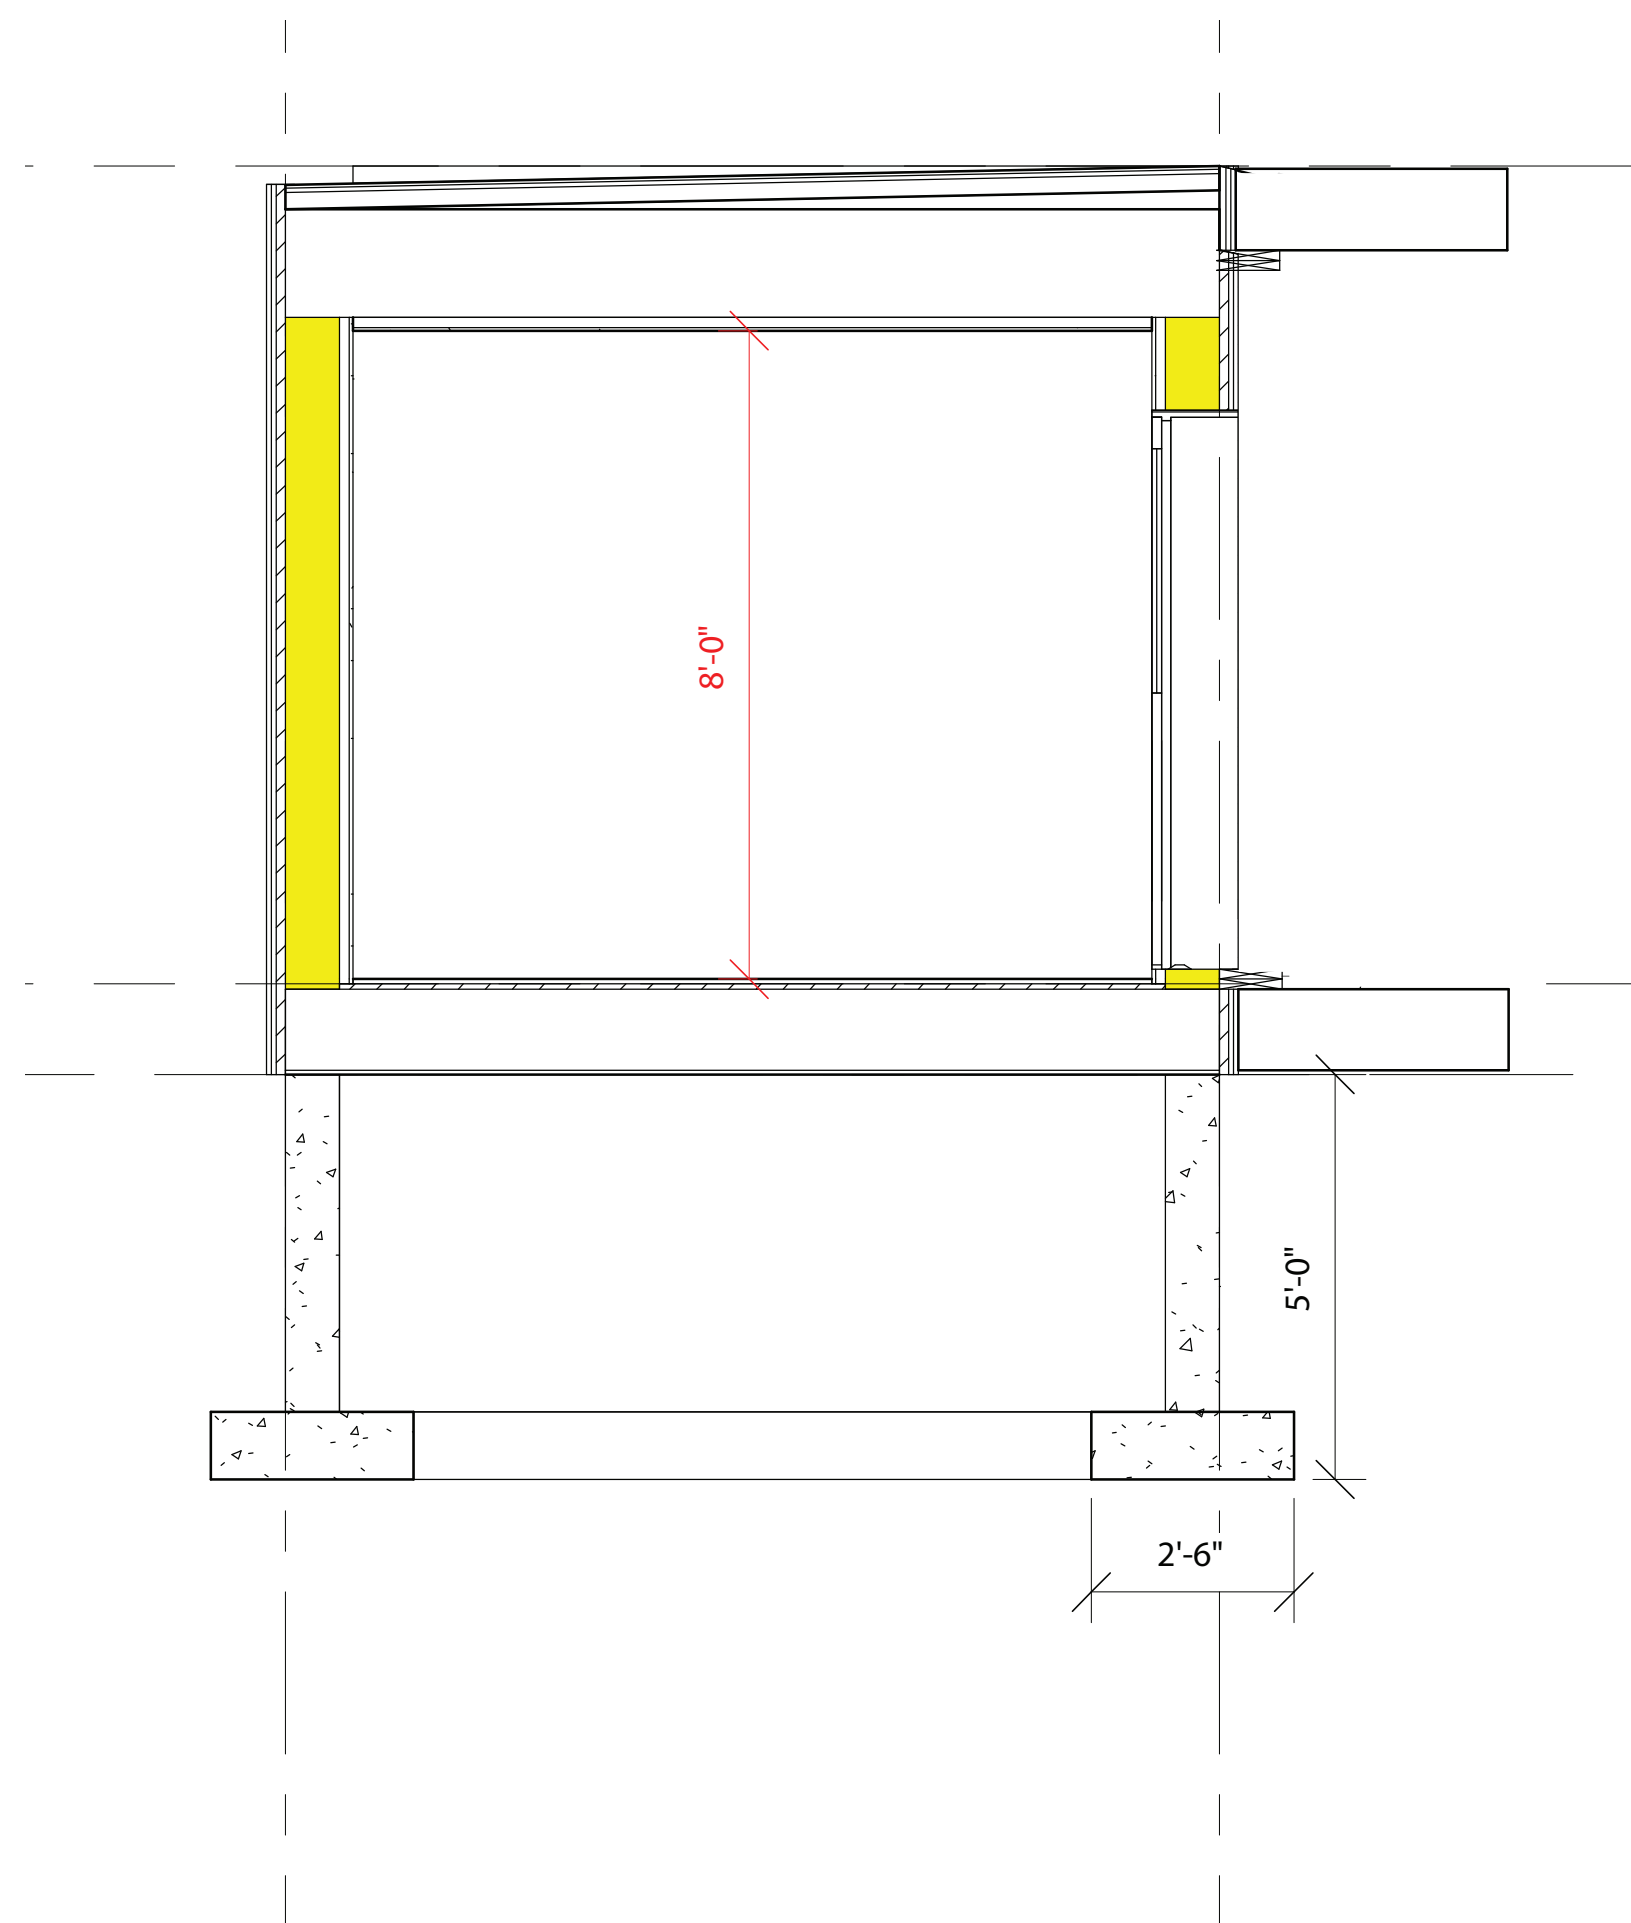

**Solar Powerhouse  
Maxi 16'x30'**

This modular living space consists of 280 SQFT of space that is offered in black or grey exterior colour options.

**3D View**

**Solar Powerhouse  
Maxi 16'x30'**

This modular living space consists of 280 SQFT of space that is offered in black or grey exterior colour options.

**Plans**

**3D View**

**Type A**

**Type B**

**Solar Powerhouse  
Maxi 16'x30'**

This modular living space consists of 280 SQFT of space that is offered in black or grey exterior colour options.

**Section View**