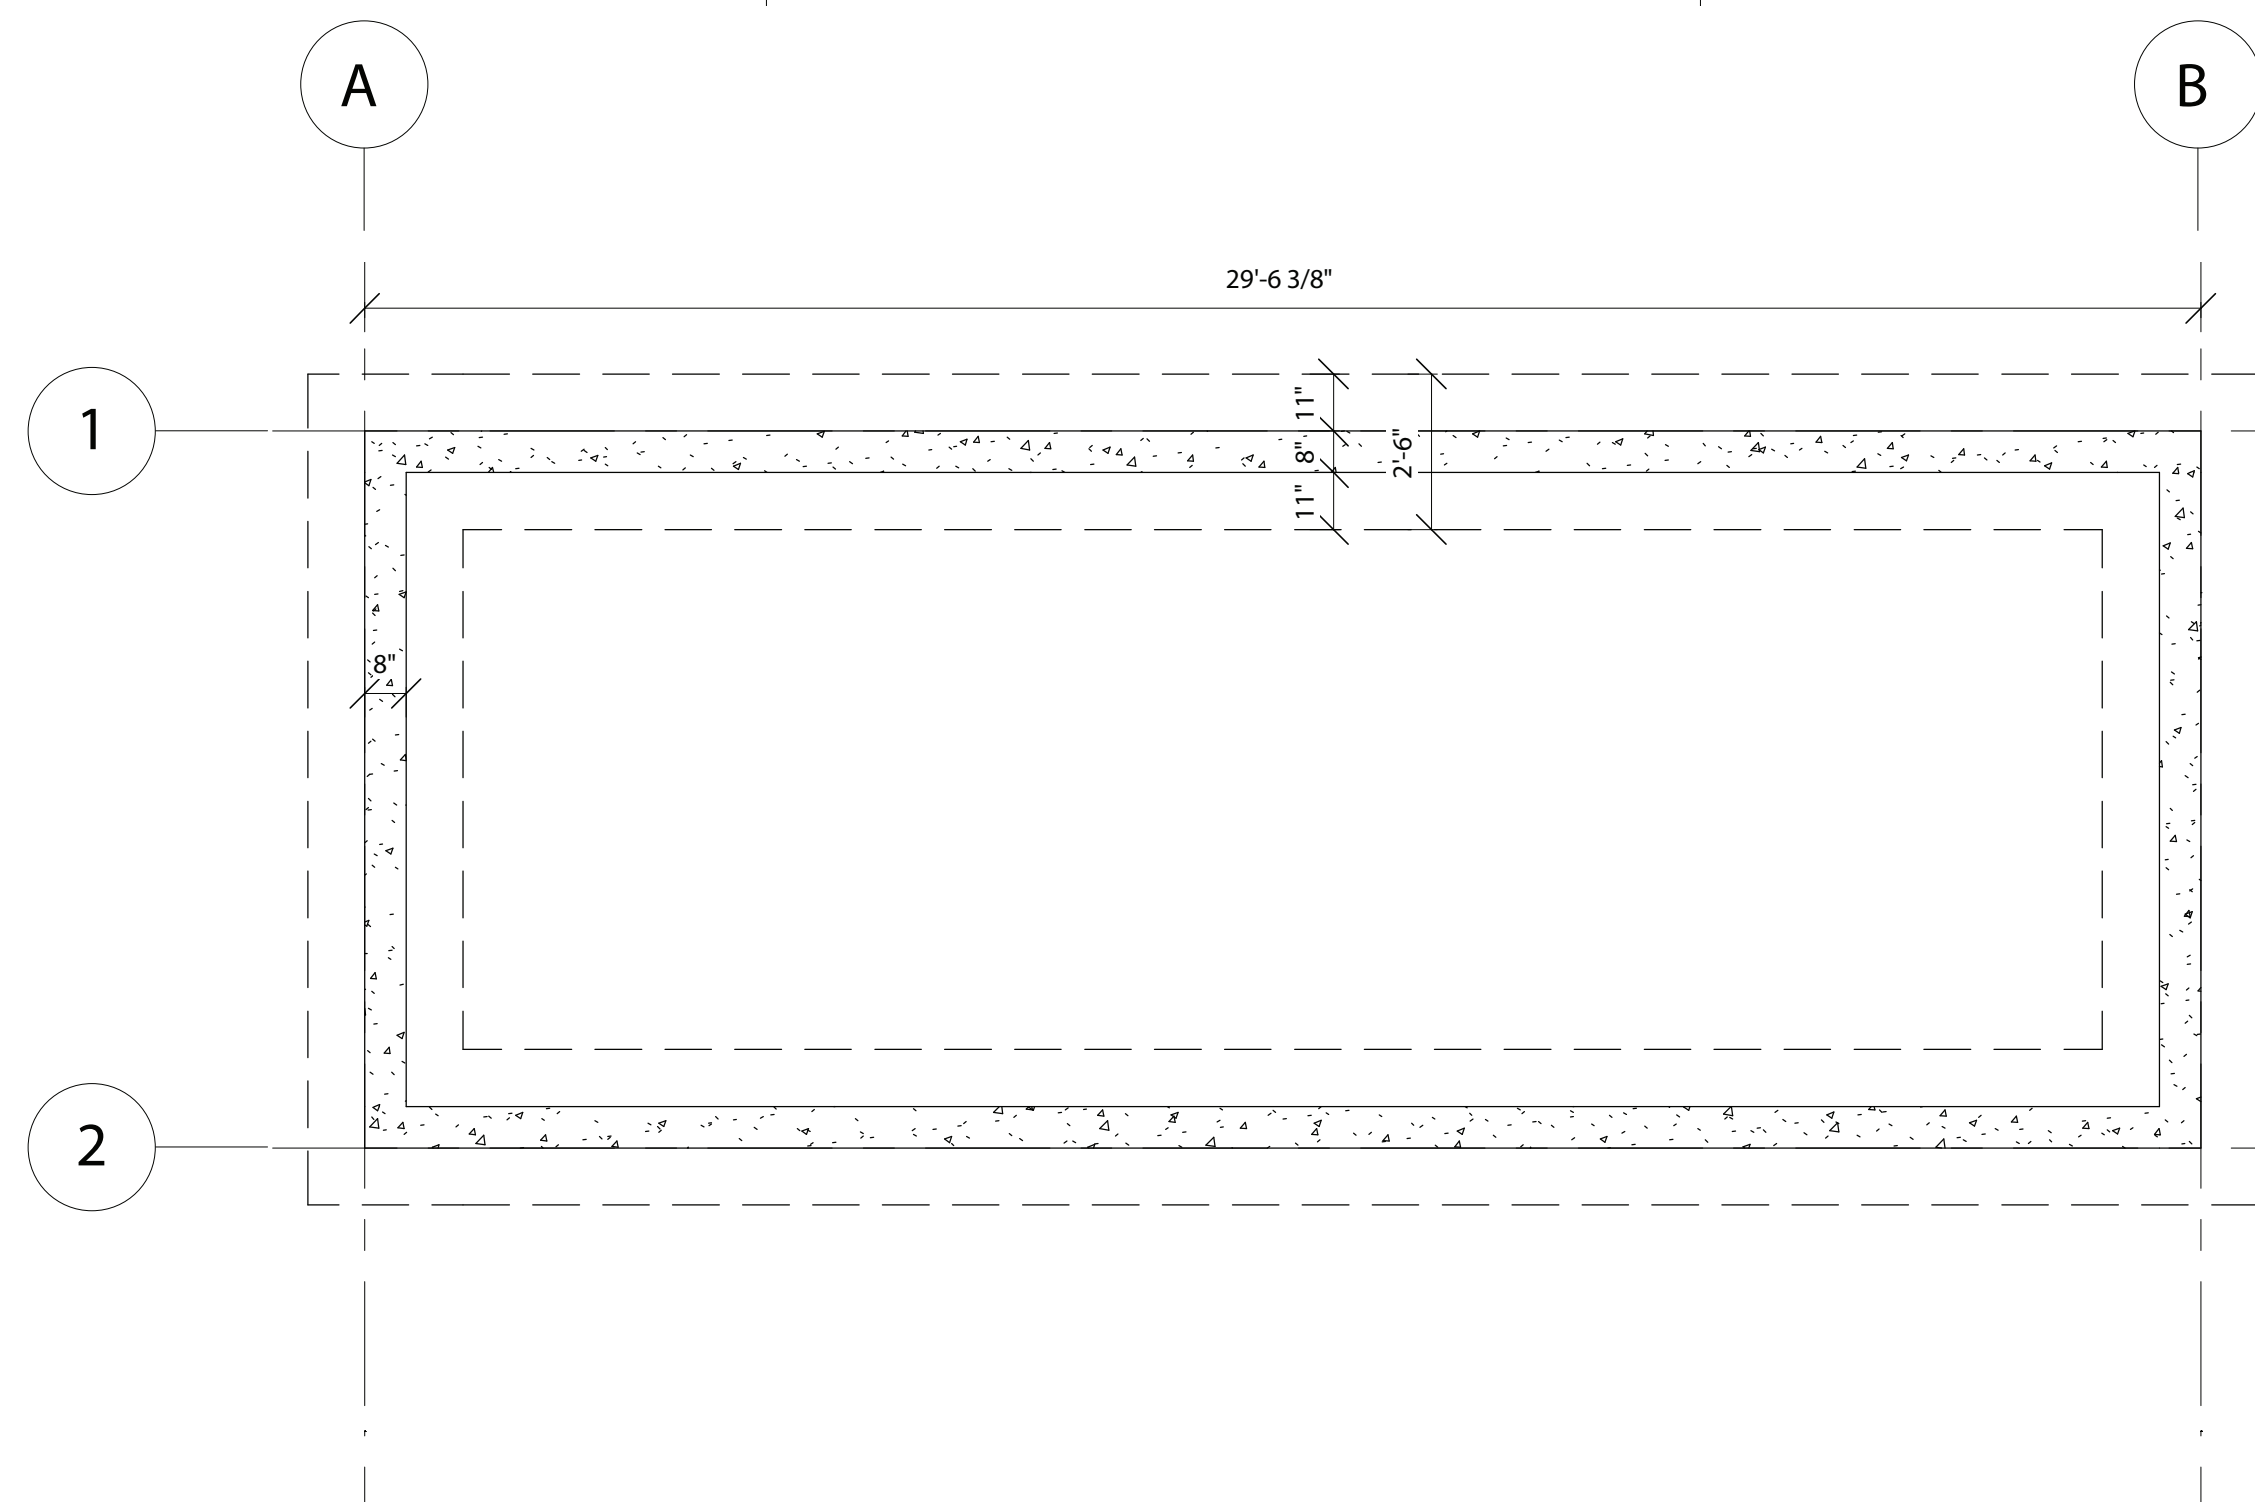

**Solar Powerhouse  
Maxi 16'x30'**

This modular living space consists of 280 SQFT of space that is offered in black or grey exterior colour options.

**3D View**

**Solar Powerhouse  
Maxi 16'x30'**

This modular living space consists of 280 SQFT of space that is offered in black or grey exterior colour options.

**Plans**

**3D View**

**Type A**

**Type B**

**Solar Powerhouse  
Maxi 16'x30'**

This modular living space consists of 280 SQFT of space that is offered in black or grey exterior colour options.

**Section View**

**Foundation**

**3D View**

### 3D View