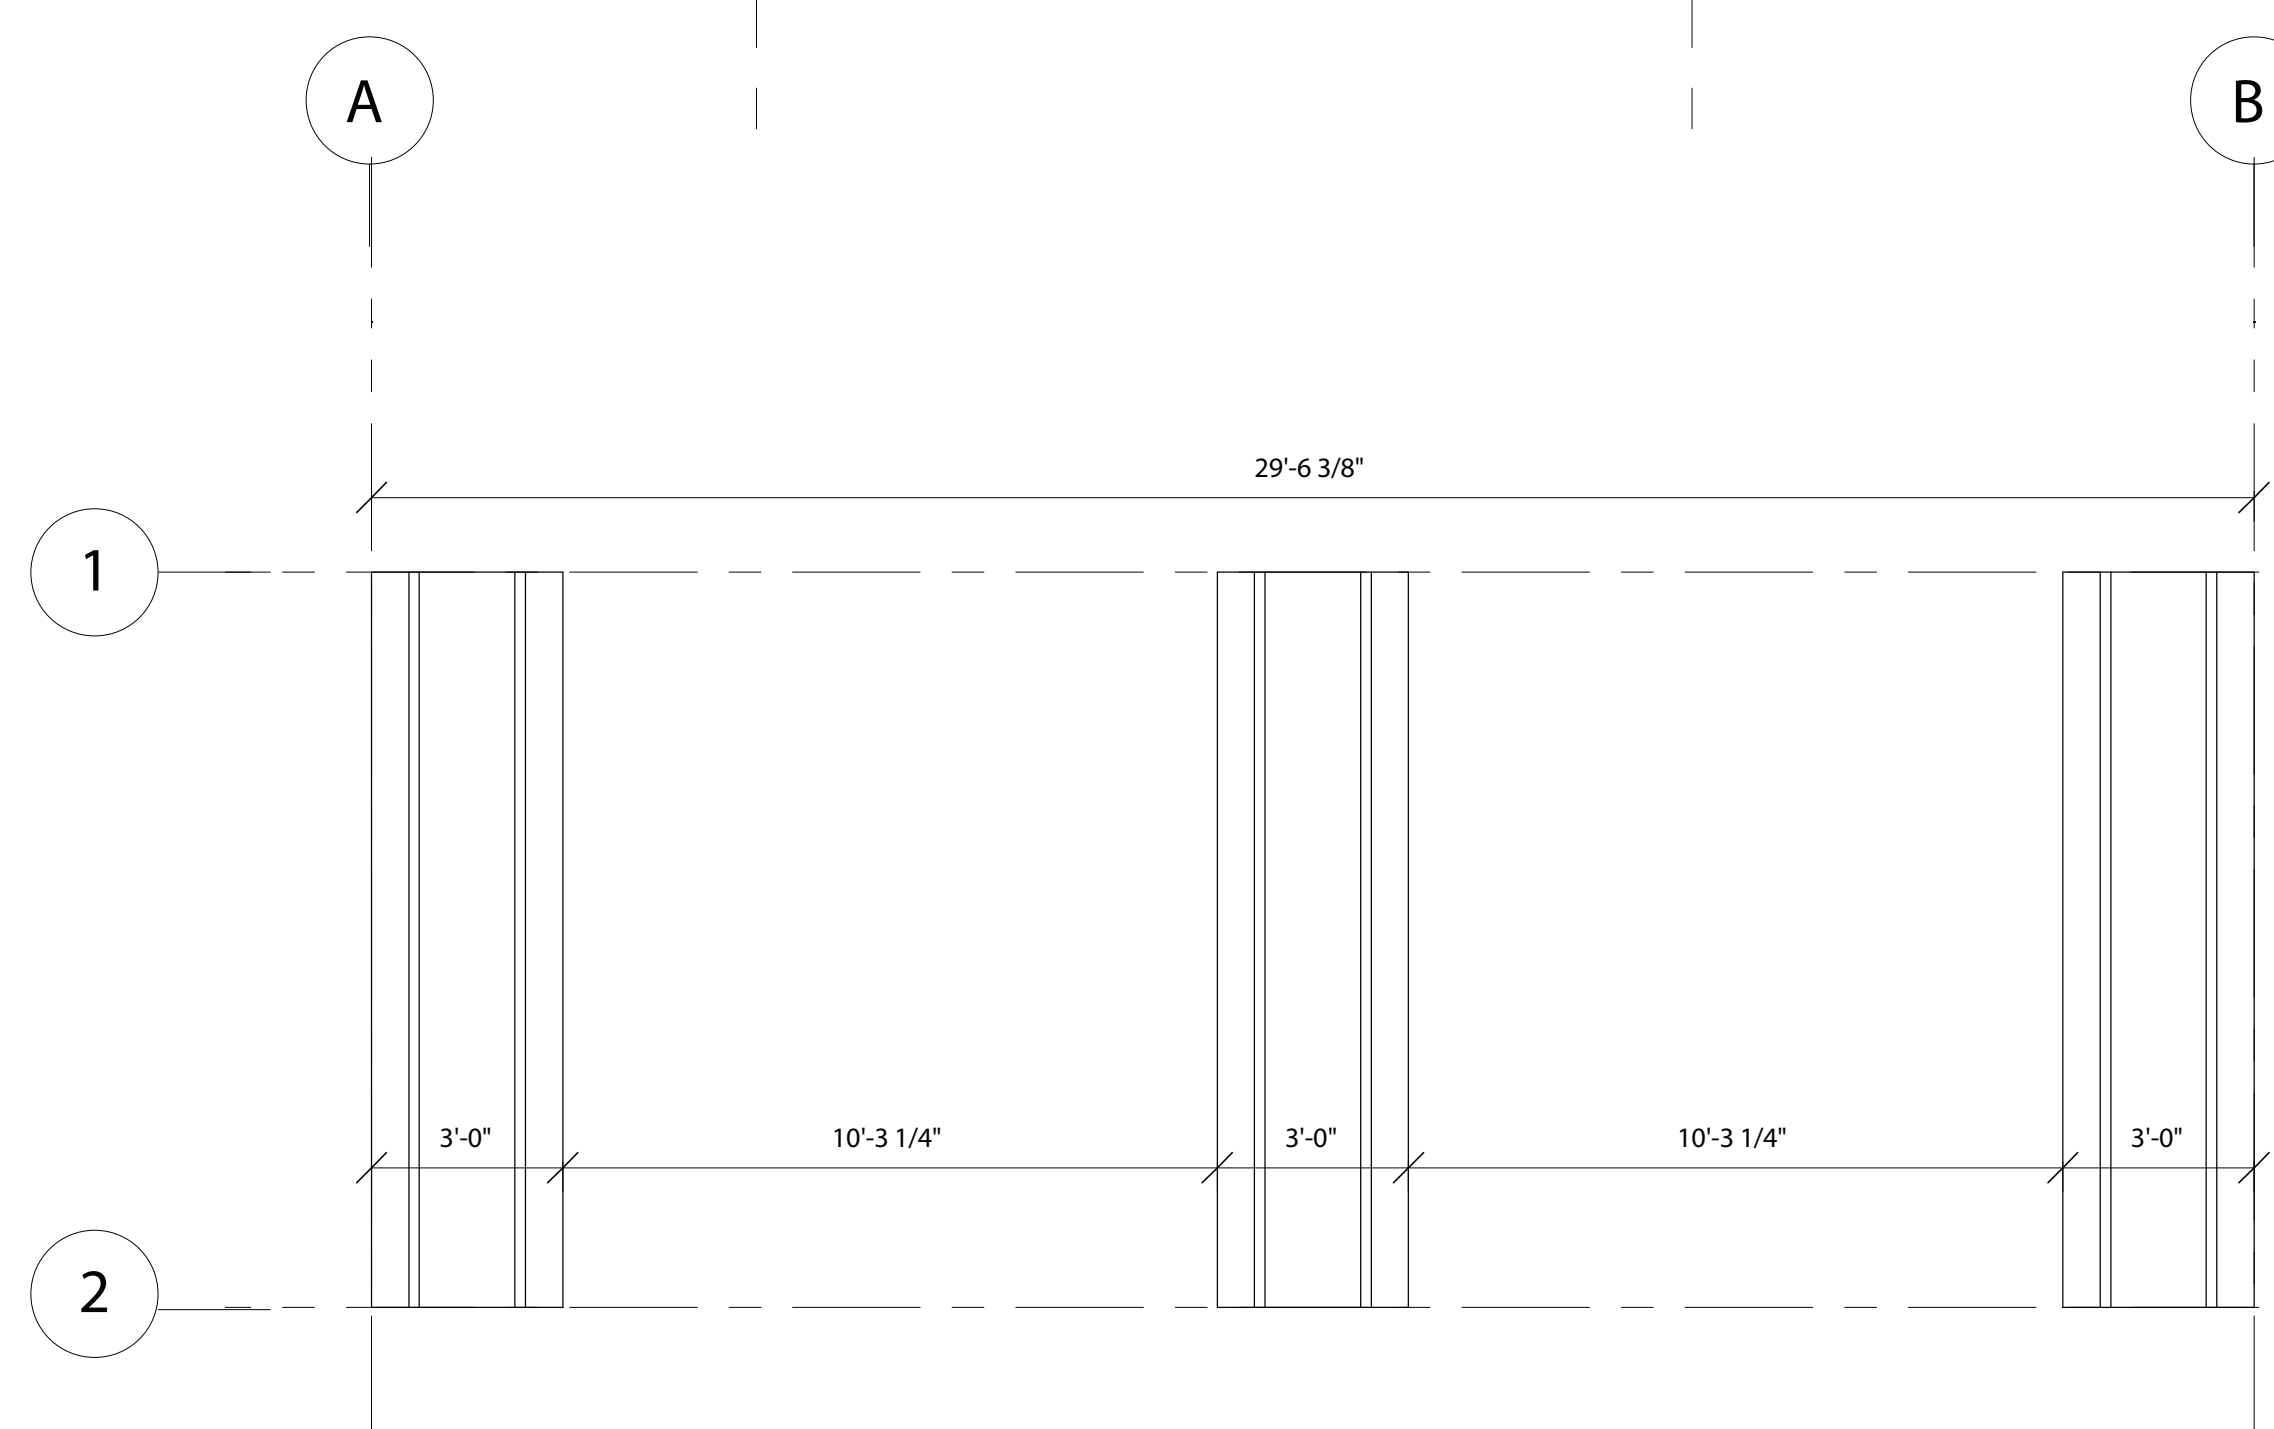

Type D

Solar Powerhouse Maxi 16'x30'

This modular living space consists of 280 SQFT of space that is offered in black or grey exterior colour options.

Section View

Foundation

3D View