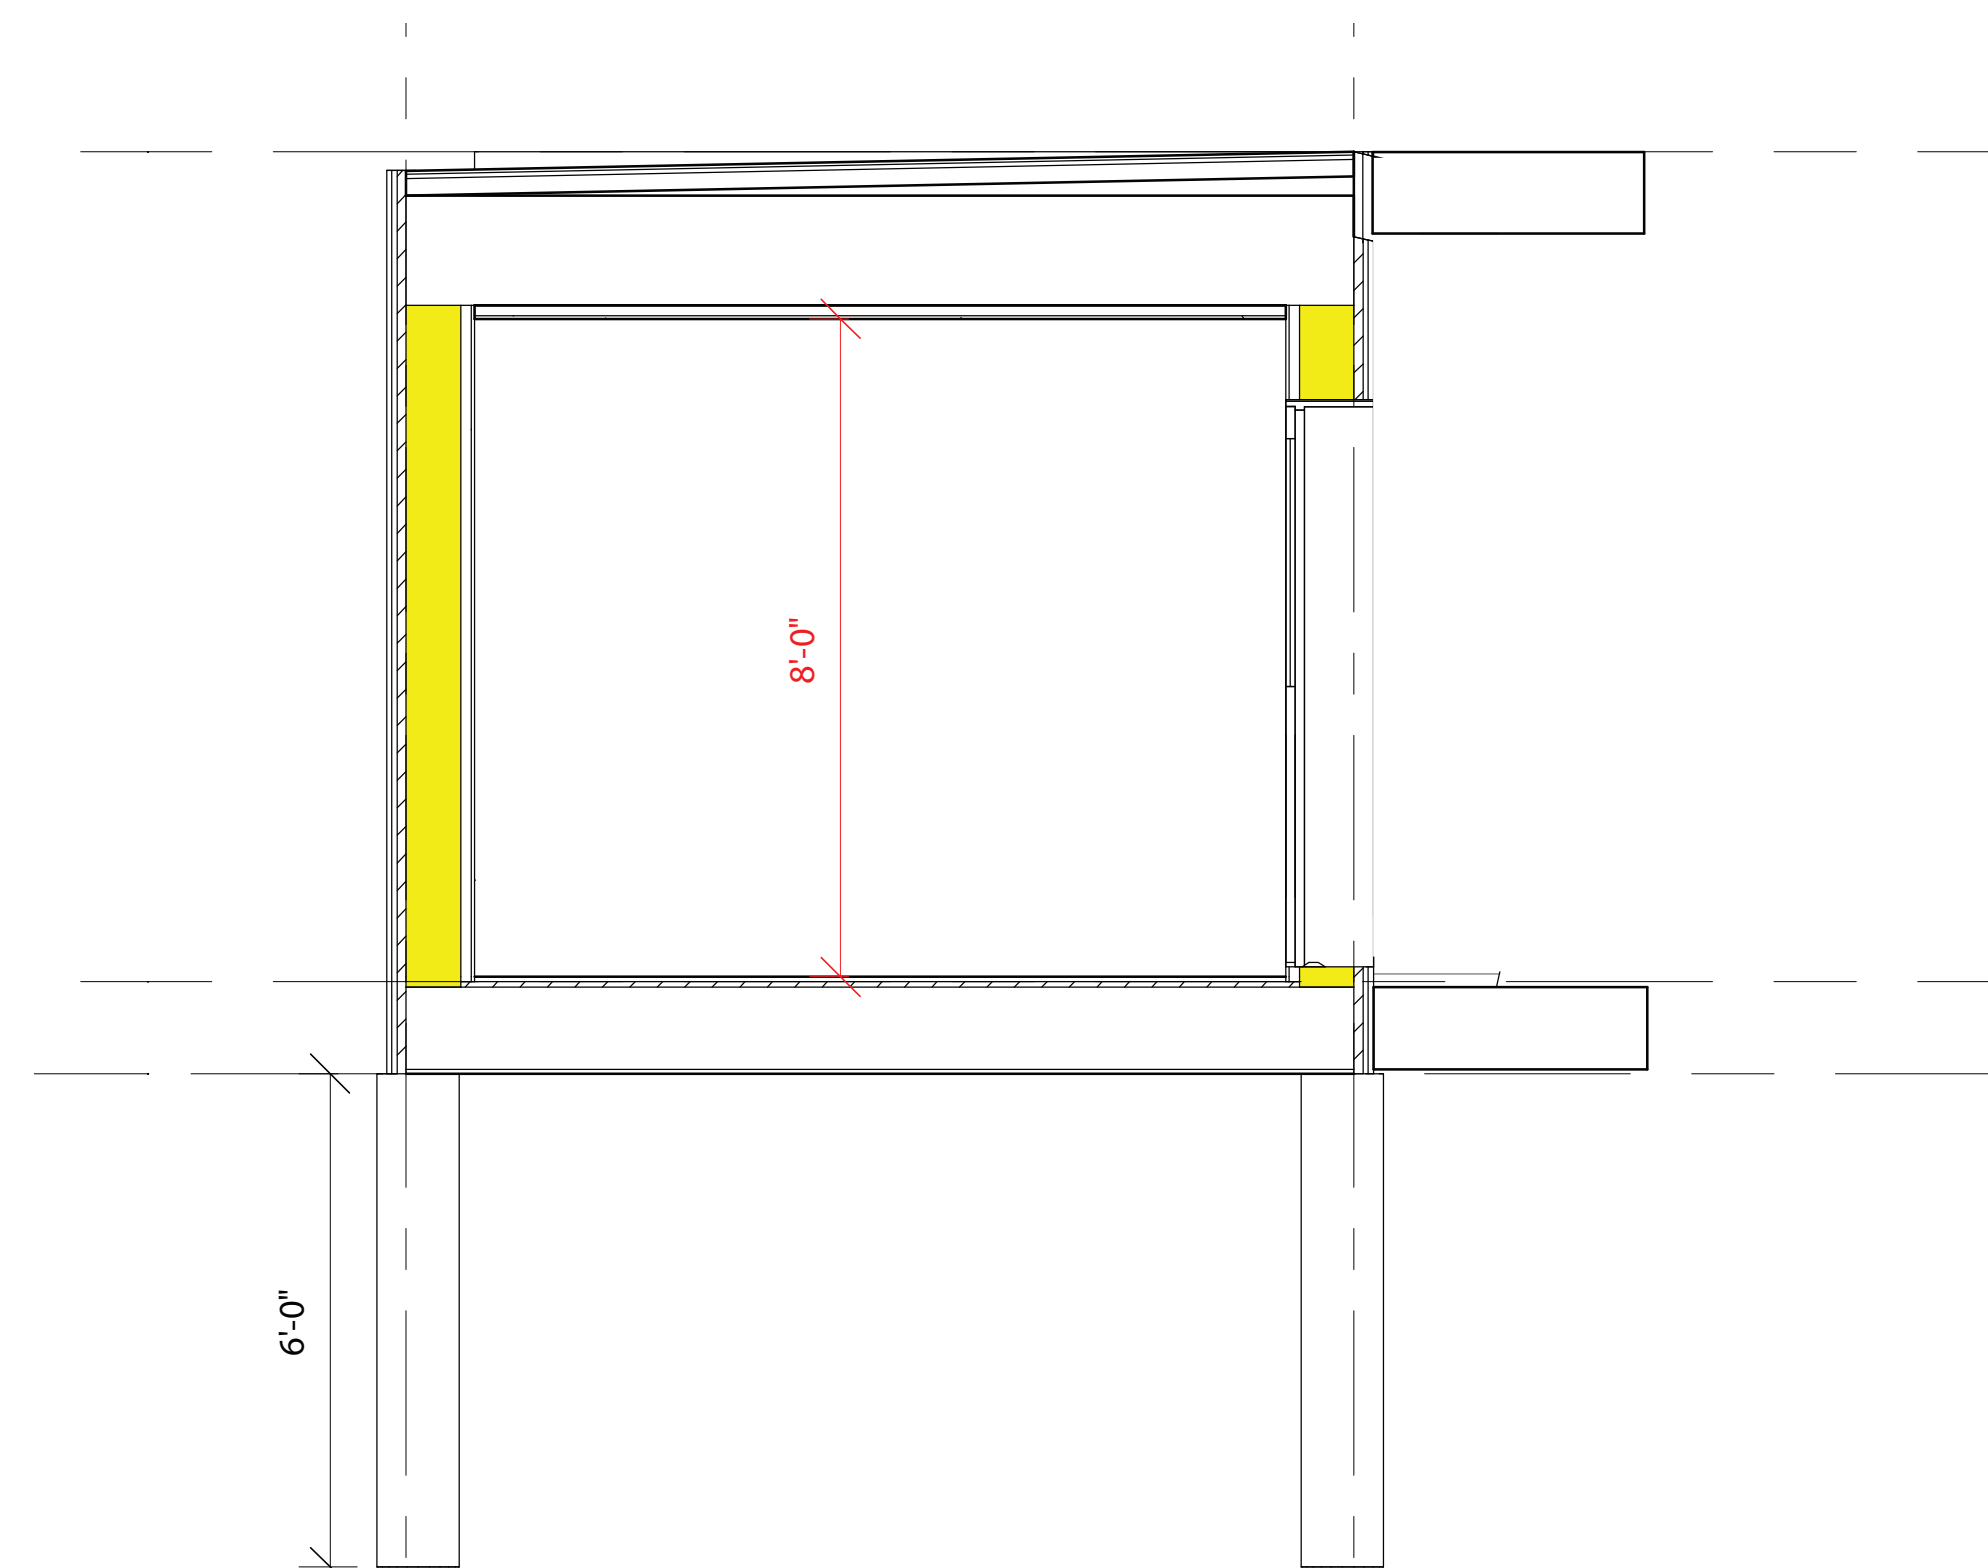

Type C

Type D

Solar Powerhouse Maxi 16'x30'

This modular living space consists of 280 SQFT of space that is offered in black or grey exterior colour options.

Section View

Foundation

3D View