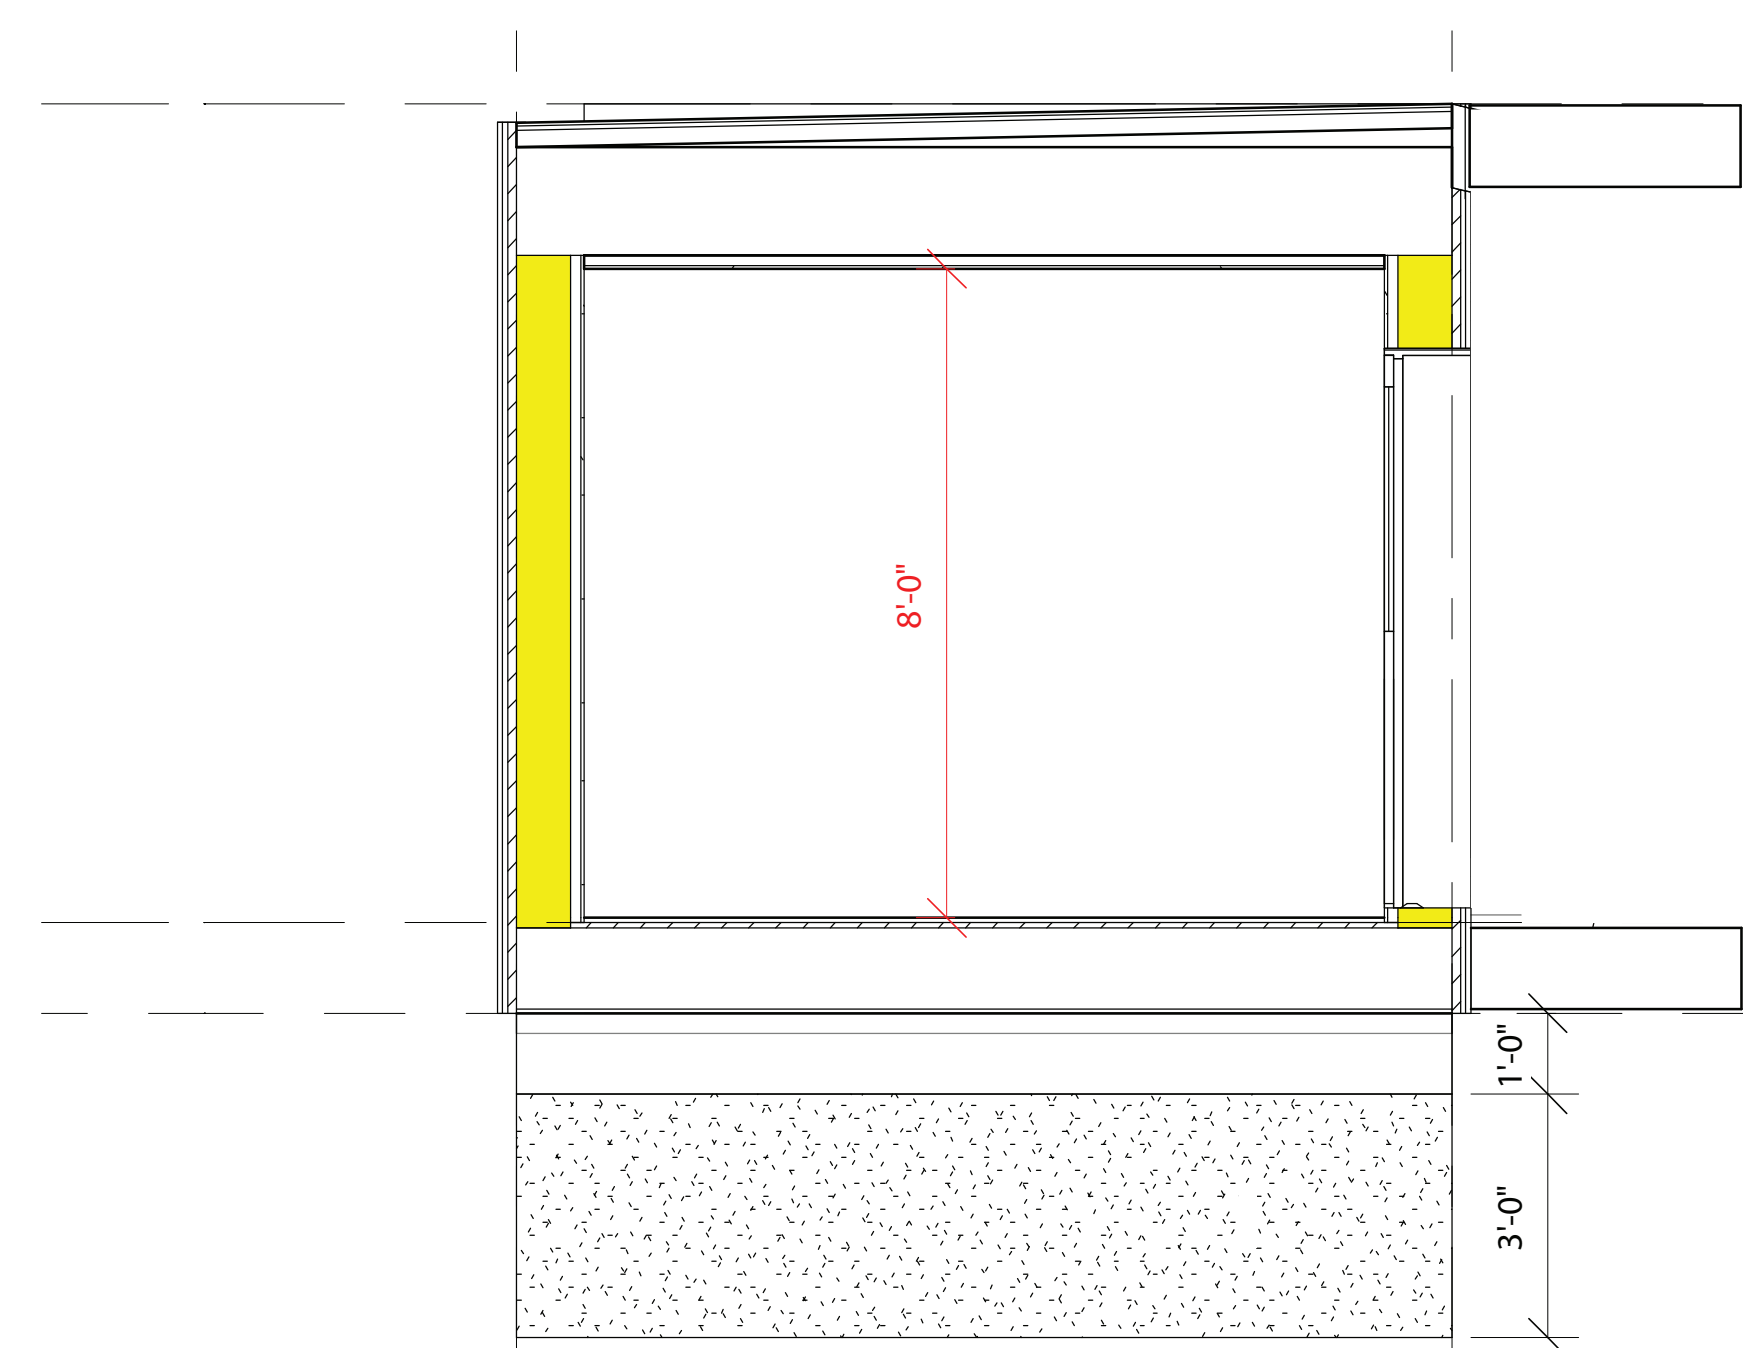

**Solar Powerhouse  
Maxi 16'x30'**

This modular living space consists of 280 SQFT of space that is offered in black or grey exterior colour options.

**3D View**

**Solar Powerhouse  
Maxi 16'x30'**

This modular living space consists of 280 SQFT of space that is offered in black or grey exterior colour options.

**Plans**

**3D View**

**Type A**

**Type B**

**Solar Powerhouse  
Maxi 16'x30'**

This modular living space consists of 280 SQFT of space that is offered in black or grey exterior colour options.

**Section View**

**Foundation**

**3D View**

### Solar Powerhouse Maxi 16'x30'

This modular living space consists of 280 SQFT of space that is offered in black or grey exterior colour options.