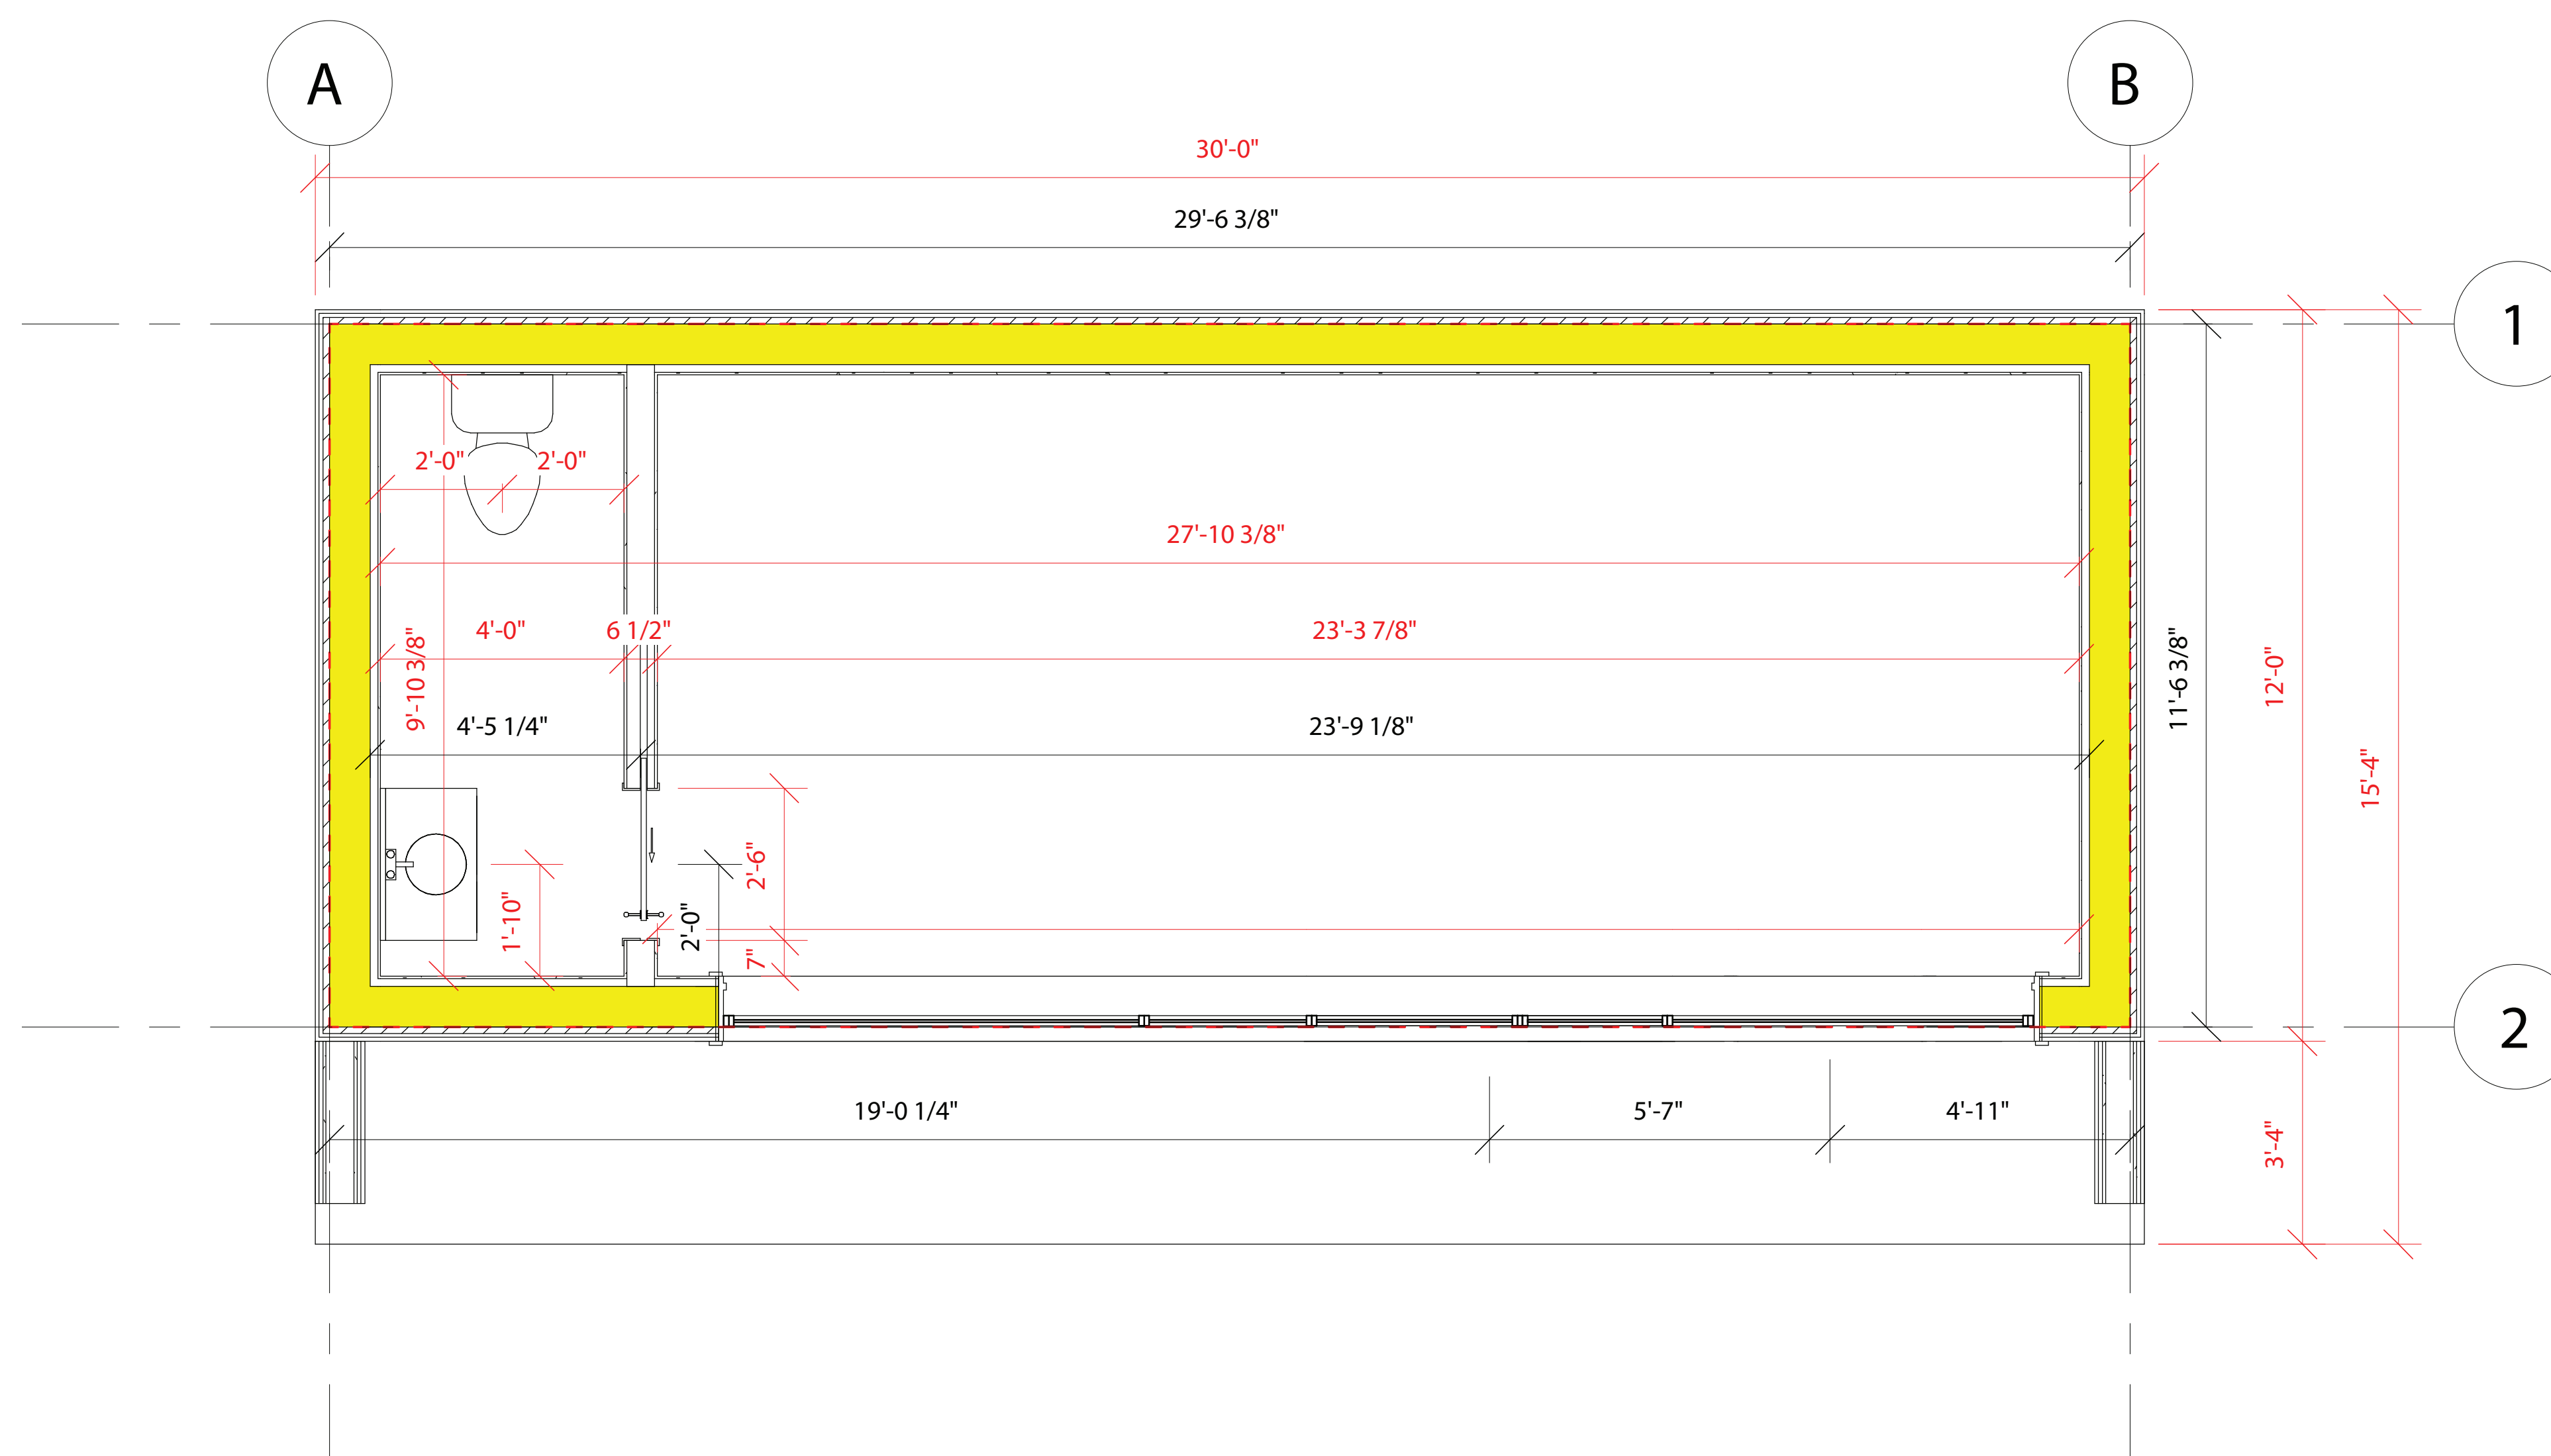

**Solar Powerhouse  
Maxi 16'x30'**

This modular living space consists of 280 SQFT of space that is offered in black or grey exterior colour options.

**3D View**

**Solar Powerhouse  
Maxi 16'x30'**

This modular living space consists of 280 SQFT of space that is offered in black or grey exterior colour options.

**Plans**

**3D View**

**Type A**

**Type B**

**Solar Powerhouse  
Maxi 16'x30'**

This modular living space consists of 280 SQFT of space that is offered in black or grey exterior colour options.

**Section View**

### Solar Powerhouse Maxi 16'x30'

This modular living space consists of 280 SQFT of space that is offered in black or grey exterior colour options.

### 3D View